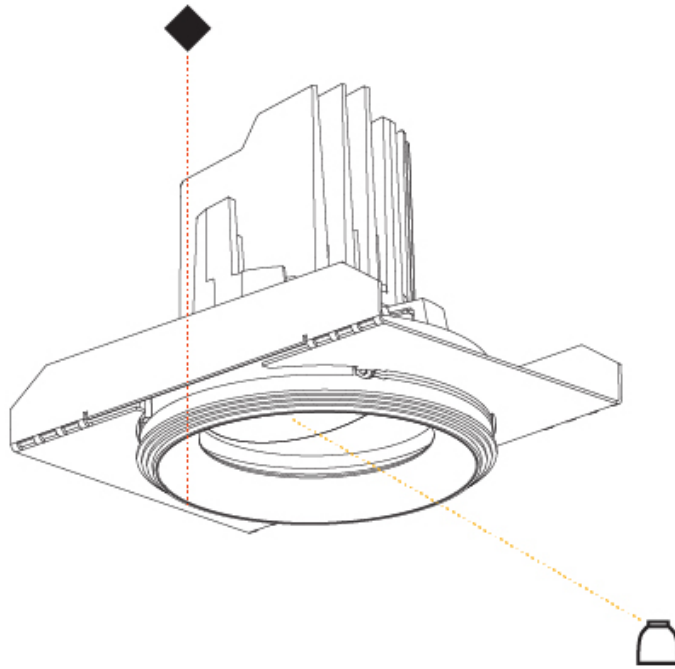

RATINGS AND CERTIFICATIONS

Certified By: Certified for North American Standards
 IP rating: IP20

111mm 4 3/8"
 130mm 5 1/8"
 10 | 12 1/2 | 15 | 25mm ± 30°
 355°

A

BIONIQ ROUND ADJUSTABLE TRIMLESS

A35527-

PROJECT	_____
TYPE	_____
SPECIFIER	_____
QUANTITY	_____
DATE	_____