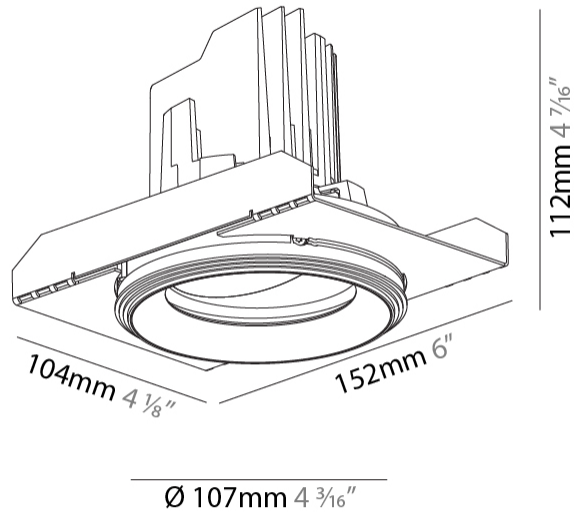

GENERAL

Series: Bioniq
 Subseries: Bioniq Round Adjustable
 Brand: Prolicht
 Division: Architectural
 Mounting Type: Trimless
 Mounting Location: Ceiling
 Subcategory: Downlight

PHYSICAL

Shape: Round
 Diameter (mm): 107
 Diameter (in): 4 3/16
 Height (mm): 112
 Height (in): 4 7/16
 Ceiling Thickness (mm): 10 / 12.5 / 15 / 25
 Ceiling Thickness (in): 3/8 or 1/2 or 9/16 or 1
 Min. Recessing Depth (mm): 130
 Min. Recessing Depth (in): 5 1/8
 Light Distribution: Adjustable / Downlight
 Weight (kg): 0.583
 Weight (lbs): 1.28
 Fixture Finish: SSR / BKV / CWI / CRY / HAB / UFT / ITA / RUA / FTG / MYG / LOD / PUS / FRO / FUP / KIA / POP / BLS / SPG / MEY / GOH / GUM / CHC / COM / ABZ / JAG / OBR / MOS / ROR
 Fixture Material: Aluminum Die Cast
 Cut-out Measurements: Ø111mm/4 3/8"
 Upon Request: Unique Ceiling Thickness

LED

Number of LEDs: 1
 Max. Delivered Lumen (lm): 770
 Nominal Lumen (lm): 1140
 CRI: >90 CRI
 Lamp Life (hrs): 50000
 Upon Request: RGB-W Tunable White Special Color Temperature Special LED

OPTICAL

Reflector: 20 / 40 / 60
 Adjustability: Rotational 355°; Tilt 30°
 Upon Request: Special Beam Angles

RATINGS AND CERTIFICATIONS

Certified By: Certified for North American Standards
 IP rating: IP20

111mm 4 3/8"
 130mm 5 1/8"
 10 | 12 1/2 | 15 | 25mm ± 30°
 355°

A

BIONIQ ROUND ADJUSTABLE TRIMLESS

A35527-

PROJECT	_____
TYPE	_____
SPECIFIER	_____
QUANTITY	_____
DATE	_____